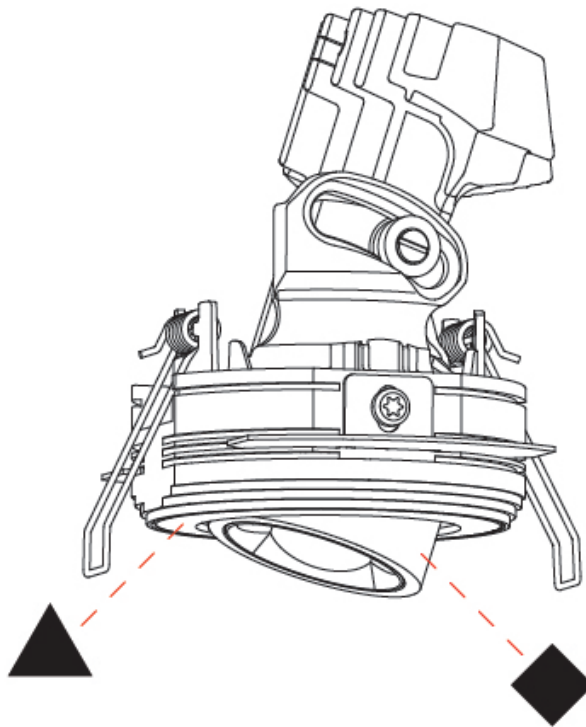

OIKO PRO ROUND ADJUSTABLE TRIMLESS

A35816-

PROJECT _____

TYPE _____

SPECIFIER _____

QUANTITY _____

DATE _____

A