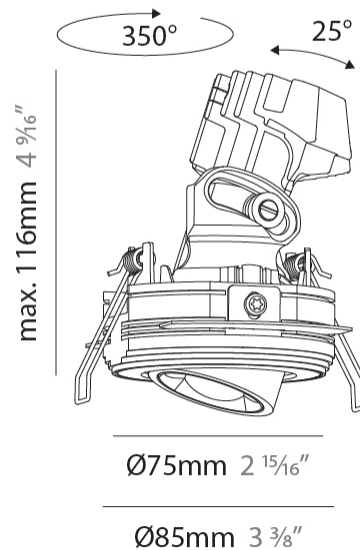

GENERAL

Series: Oiko Pro Round
 Subseries: Oiko Pro Round Adjustable
 Brand: Prolicht
 Division: Architectural
 Mounting Type: Trimless
 Mounting Location: Ceiling
 Subcategory: Downlight

PHYSICAL

Shape: Round
 Diameter (mm): 75
 Diameter (in): 2 ¹⁵/₁₆
 Height (mm): 116
 Height (in): 4 ⁹/₁₆
 Ceiling Thickness (mm): 10 / 12.5 / 15 / 25
 Ceiling Thickness (in): 3/8 or 1/2 or 9/16 or 1
 Min. Recessing Depth (mm): 125
 Min. Recessing Depth (in): 4 ¹⁵/₁₆
 Light Distribution: Direct
 Diffuser: Lens Pack - Spread Lens / Linear Spread Lens / Honeycomb Louver
 Fixture Finish: SSR / BKV / CWI / CRY / HAB / UFT / ITA / RUA / FTG / MYG / LOD / PUS / FRO / FUP / KIA / POP / BLS / SPG / MEY / GOH / GUM / CHC / COM / ABZ / JAG / OBR / MOS / ROR
 Fixture Material: Aluminum Die Cast
 Cut-out Measurements: D. 86mm / 3 3/8"

OPTICAL

Reflector: 34
 Adjustability: Rotational 350° / Tilt 25°

RATINGS AND CERTIFICATIONS

Certified By: Certified for North American Standards
 IP rating: IP20

OIKO PRO ROUND ADJUSTABLE TRIMLESS

A35816-

PROJECT _____

GENERAL

Series: Oiko Pro Round
 Subseries: Oiko Pro Round Adjustable
 Brand: Prolicht
 Division: Architectural
 Mounting Type: Recessed
 Mounting Location: Ceiling
 Subcategory: Downlight

PHYSICAL

Shape: Round
 Diameter (mm): 75
 Diameter (in): 2 ¹⁵/₁₆
 Height (mm): 116
 Height (in): 4 ⁹/₁₆
 Ceiling Thickness (mm): 1 - 25
 Ceiling Thickness (in): 1/16 - 1 3/16
 Min. Recessing Depth (mm): 125
 Min. Recessing Depth (in): 4 ¹⁵/₁₆
 Light Distribution: Direct
 Weight (kg): 0.29
 Fixture Finish: SSR / BKV / CWI / CRY / HAB / UFT / ITA / RUA / FTG / MYG / LOD / PUS / FRO / FUP / KIA / POP / BLS / SPG / MEY / GOH / GUM / CHC / COM / ABZ / JAG / OBR / MOS / ROR
 Fixture Material: Aluminum Die Cast
 Cut-out Measurements: D. 68mm / 2 2/3"